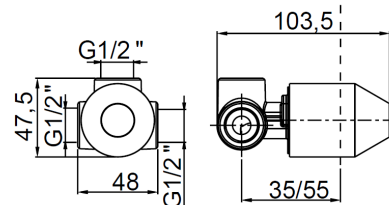

**DELIZIA**  
**WALL BASIN MIXER**  
**c/w SMALL BACK PLATES**  
**(58034A 00 C08)**

RUBINETTERIE  
**F.lli Frattini**

Special Note:  
 Spout requires 1/2" female outlet in wall

Manufactured in Italy

5 Year Parts & Labour Warranty\*  
 \*Extra 10 year replacement  
 part warranty on cartridge

RIVESTIMENTO  
 FINAL COVERING  
 REVETEMENT FINAL  
 VERKLEIDUNG  
 ENLUCIDO

**Note: Spout comes with a 1/2" male thread. 1/2" female outlet required in the wall**

Proudly imported and distributed by  
 Gro Agencies Pty Ltd  
 Unit 2 / 37 Howe St, Osborne Park, WA, 6017  
 P 08 9446 3288 E info@groagencies.com.au W www.groagencies.com.au