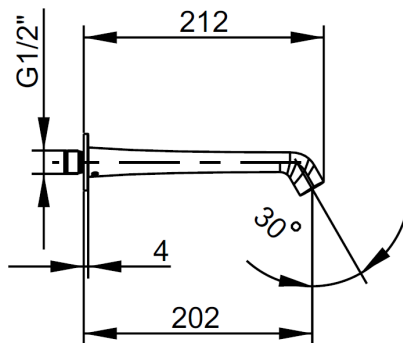

**DELIZIA**  
**WALL BASIN MIXER**  
**c/w SMALL BACK PLATES**  
**(58034A 00 C08)**

RUBINETTERIE  
**F.lli Frattini**

Special Note:  
 Spout requires 1/2" female outlet in wall

Manufactured in Italy

5 Year Parts & Labour Warranty\*  
 \*Extra 10 year replacement  
 part warranty on cartridge

RIVESTIMENTO  
 FINAL COVERING  
 REVETEMENT FINAL  
 VERKLEIDUNG  
 ENLUCIDO

**Note: Spout comes with a 1/2" male thread. 1/2" female outlet required in the wall**

Proudly imported and distributed by  
 Gro Agencies Pty Ltd  
 Unit 2 / 37 Howe St, Osborne Park, WA, 6017  
 P 08 9446 3288 E info@groagencies.com.au W www.groagencies.com.au