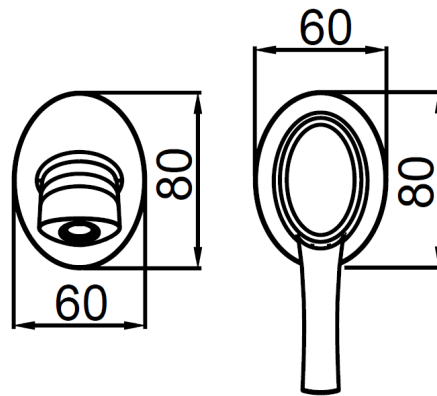

**DELIZIA**  
**WALL BASIN MIXER**  
**c/w SMALL BACK PLATES**  
**(58034A 00 C08)**

RUBINETTERIE  
**F.lli Frattini**

Special Note:  
 Spout requires 1/2" female outlet in wall

Manufactured in Italy

5 Year Parts & Labour Warranty\*  
 \*Extra 10 year replacement  
 part warranty on cartridge

RIVESTIMENTO  
 FINAL COVERING  
 REVETEMENT FINAL  
 VERKLEIDUNG  
 ENLUCIDO

**Note: Spout comes with a 1/2" male thread. 1/2" female outlet required in the wall**

Proudly imported and distributed by  
 Gro Agencies Pty Ltd  
 Unit 2 / 37 Howe St, Osborne Park, WA, 6017  
 P 08 9446 3288 E info@groagencies.com.au W www.groagencies.com.au